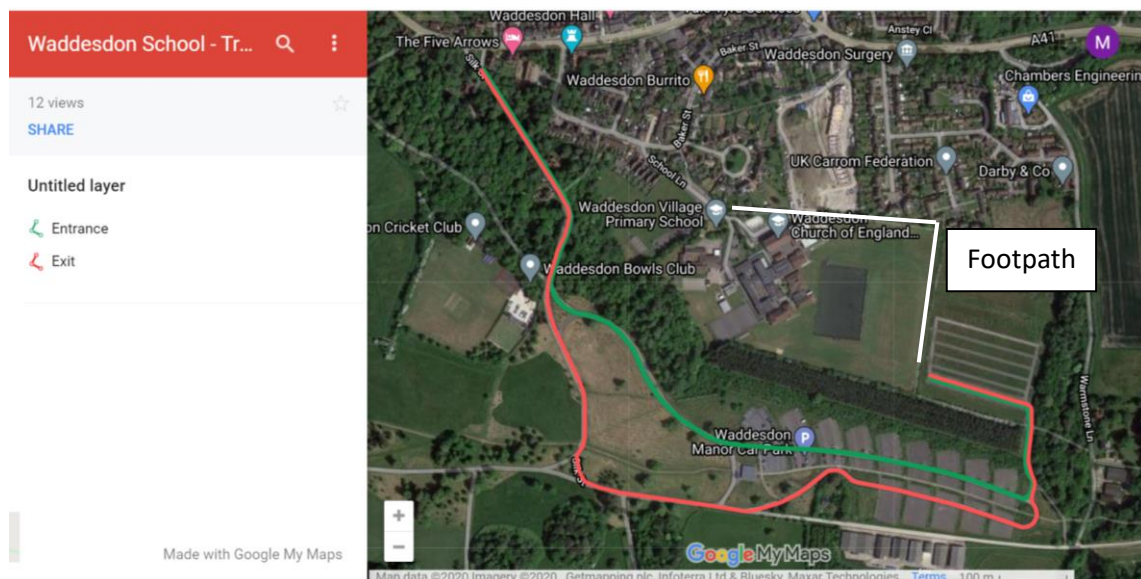

## Congestion at the end of the School Day

If you have picked up your child by car at the end of the school day during the past week, you will be aware of the significant difficulties caused by an increased number of vehicles driving through and, in some cases, parking illegally in Baker Street and other roads close to the schools.

Although no one was injured, there was a serious accident on Tuesday as a result of a collision between a bus and another car. This was in part due to the number of cars blocking the road and lines of visibility.

- **Leaving your car at home and walking to collect your child if you are within 20 minutes walking distance from the Primary or Secondary School**

or

- **Parking your car in the Manor overflow car park (indicated on the map below).**

From the overflow carpark, there is footpath that runs along the perimeter of the secondary school which is a 10-minute walk away from the collection points at the front of school.

Secondary students are also permitted to cross the field from the Rothschild Building to the car park.